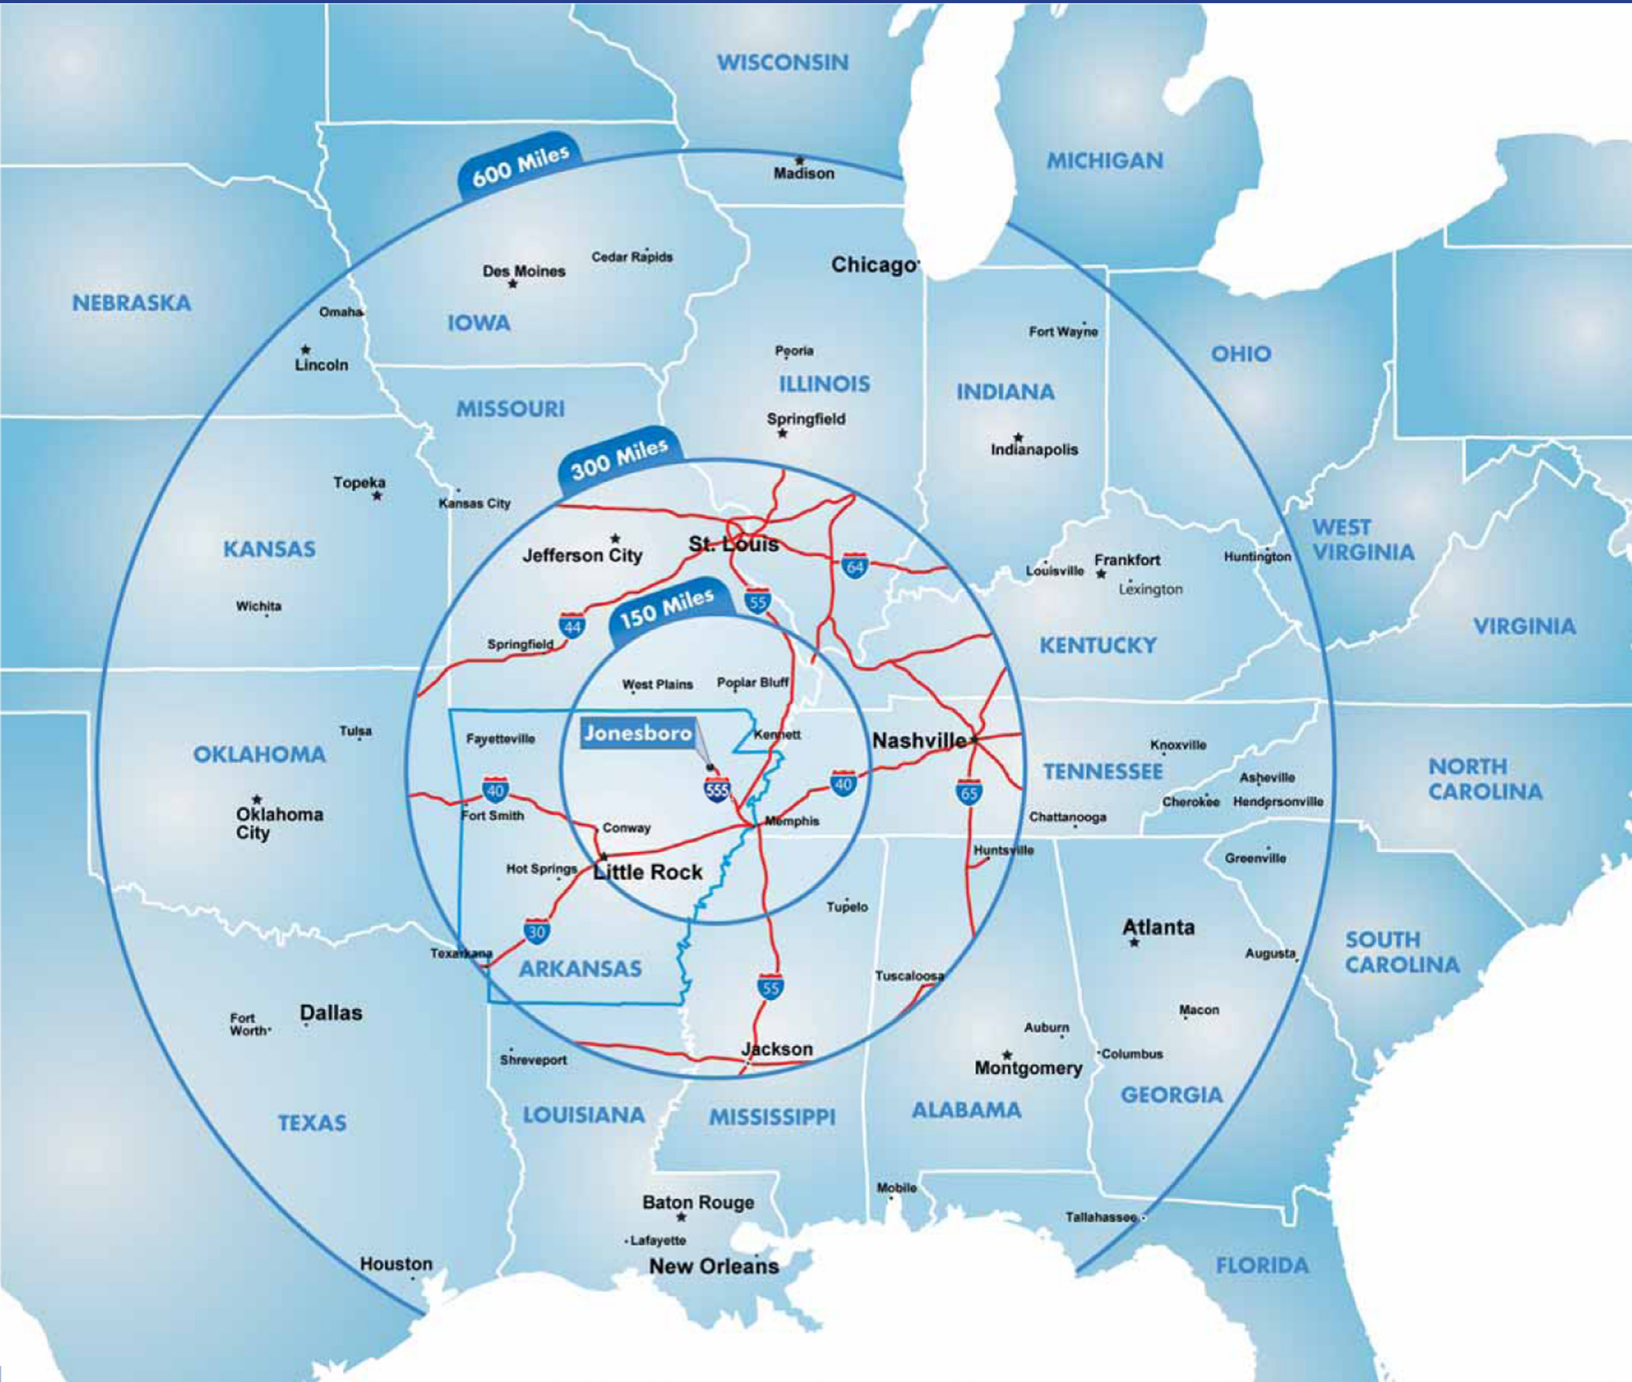

Jonesboro, Arkansas U.S. Location

For more information contact:

Mark Young, President & CEO
myoung@jonesborochamber.com
jonesborochamber.com

P.O. Box 789 Jonesboro, AR 72403 870-336-9063