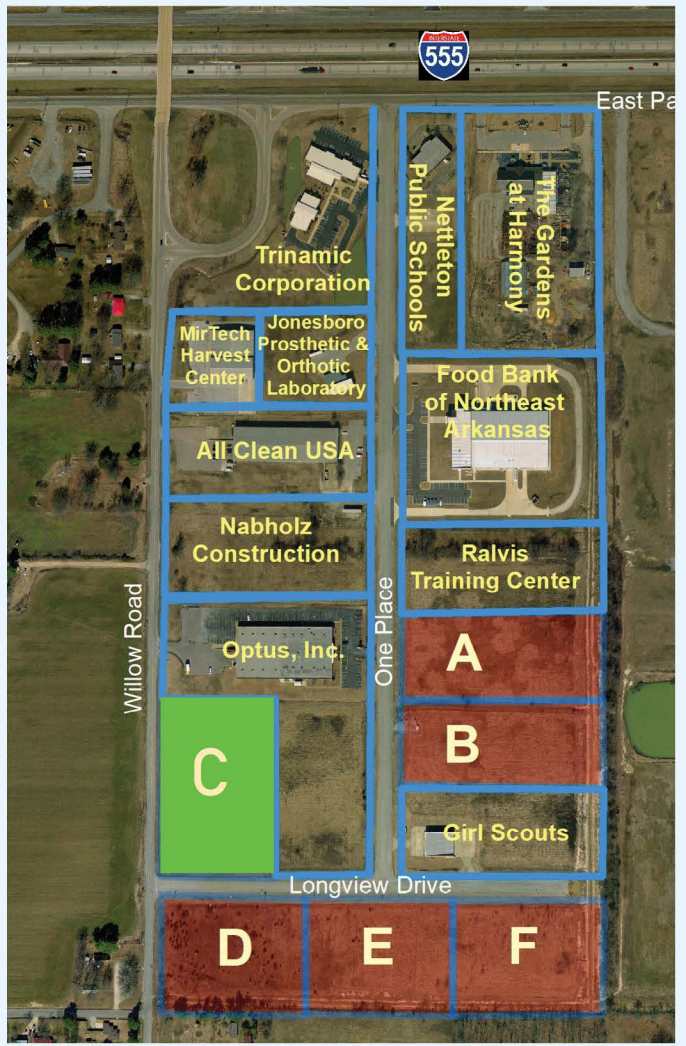

Site C

Site C in Jonesboro's Henry P. Jones III Business Park on the southeast side of Jonesboro covers 3.48 acres. Site C comes with all major utilities already in place including a fiber-optic line. This property is shovel-ready and located next to Interstate 555.

Scan the QR Code to see a drone video of Site C